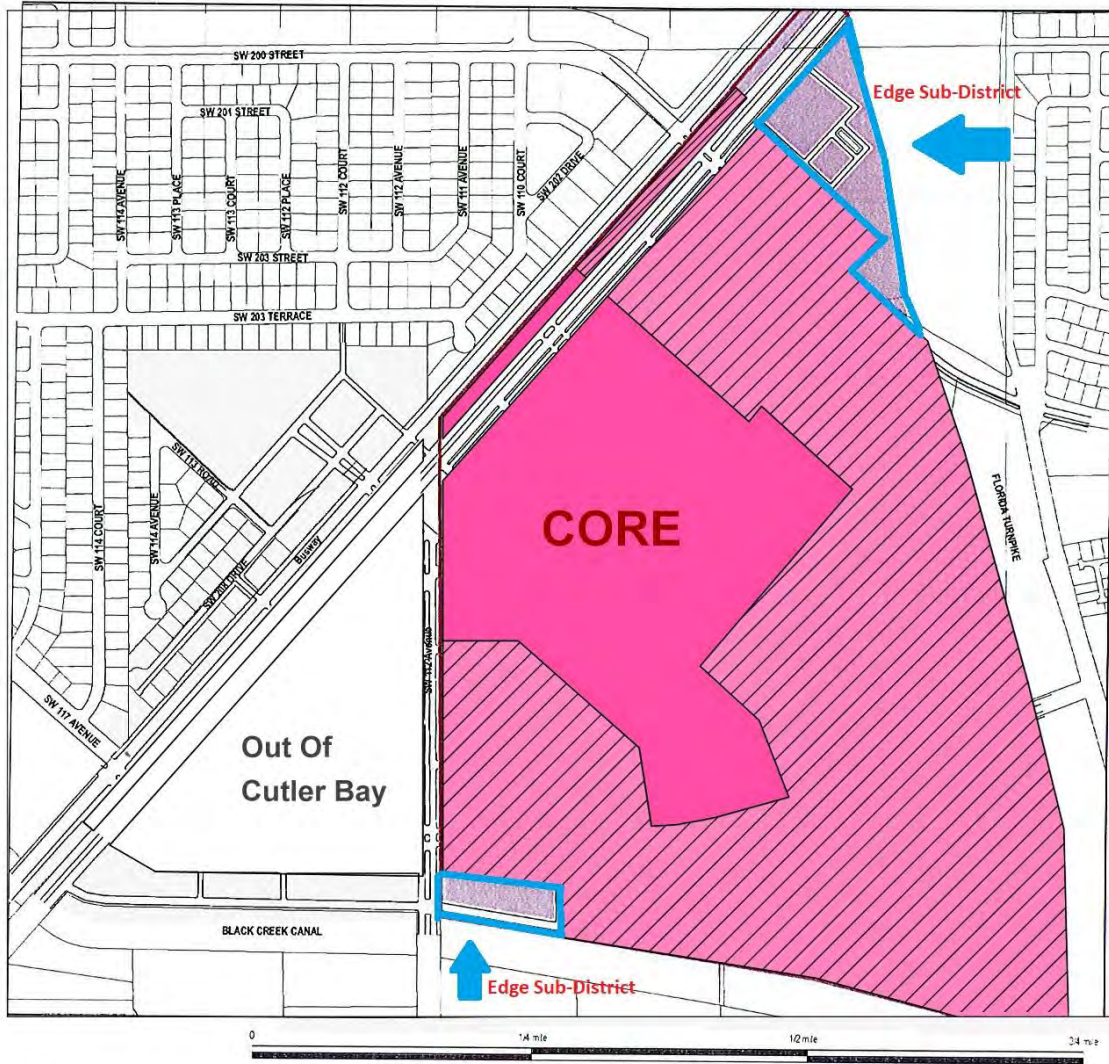

Town Center District Future Land Use Map

Sub-Districts Plan

SUB-DISTRICTS

KEY

-  Core Sub-District
-  Center Sub-District
-  Edge Sub-District
-  Miami Dade County
-  Town of Cutler Bay